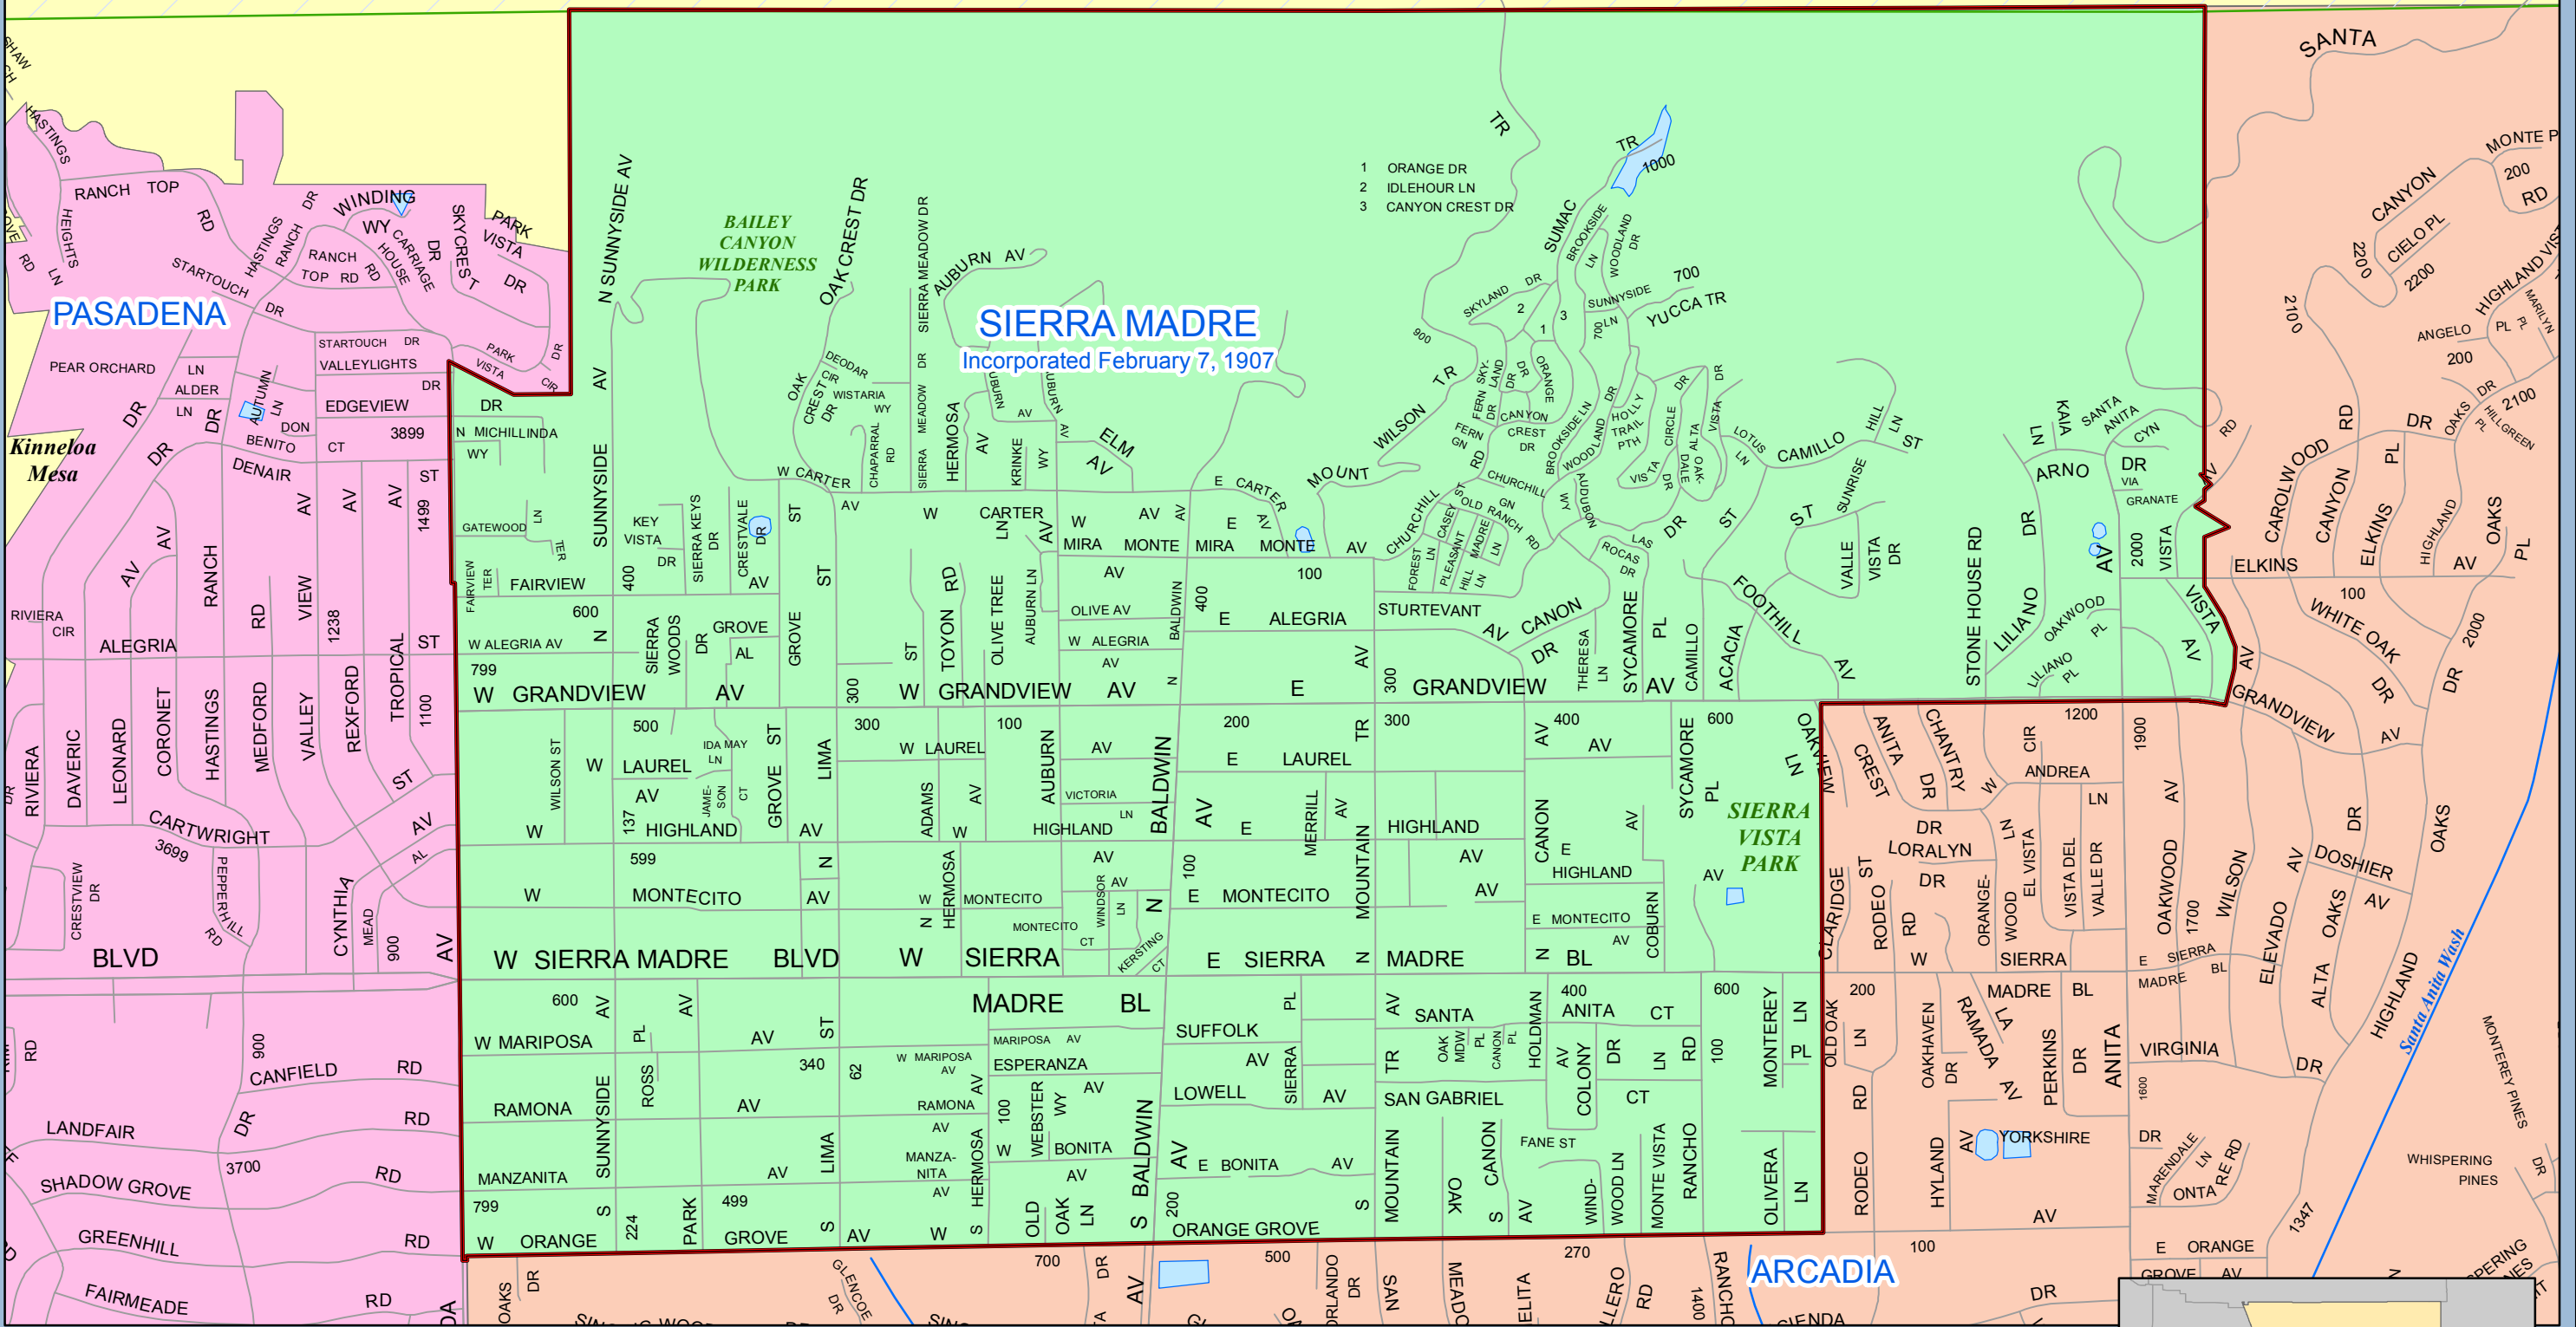

CO

ANGELES NATIONAL FOREST

SIERRA MADRE
Incorporated February 7, 1907

PASADENA

ARCADIA

Legend

City of Sierra Madre

Sierra Madre Sphere of Influence (SOI),
Coterminous

Sierra Madre Sphere of Influence

Sphere of Influence History

Action	Effective Date
Established	07-25-84
Reconfirmed	12-08-04
Reconfirmed	10-10-12

1 in = 0.2 miles