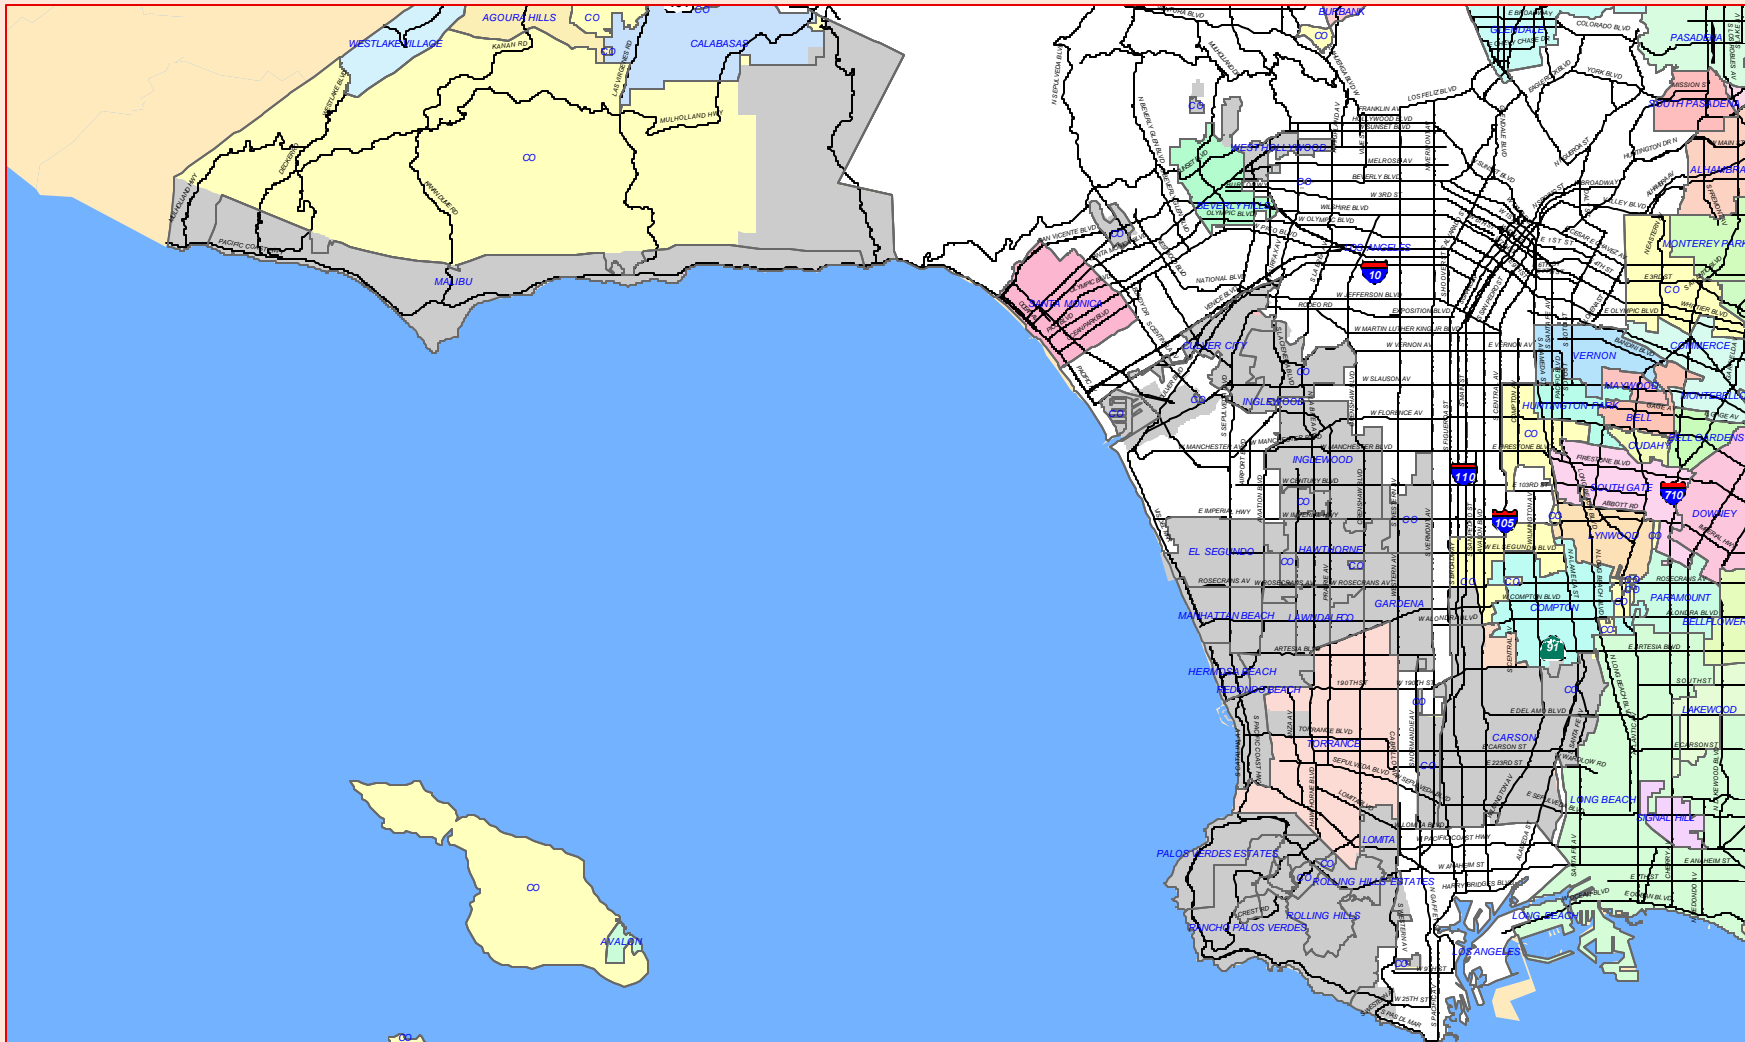

South Bay Regional MSR area

Legend

- Roads, Thomas Bros.
- City Boundary
- MSR Boundary

0 0.5 1 2 Miles

1:112,000

LAFCO

February 16, 2005

**South Bay
MSR Area Water**

**Water Replenishment
District of Southern CA**

**West Basin
Municipal Water District**

LAFCO
June 20, 2005

Legend

-  Cities
-  MSR Areas
-  West Basin Municipal Water District
-  Water Replenishment District of Southern CA

0 1.5 3 6 Miles
1:355,000

Legend

- Roads, Thomas Bros.
- West Basin MWD (SOI same as district boundary)

West Basin Municipal Water District

LAFCO
September 9, 2003