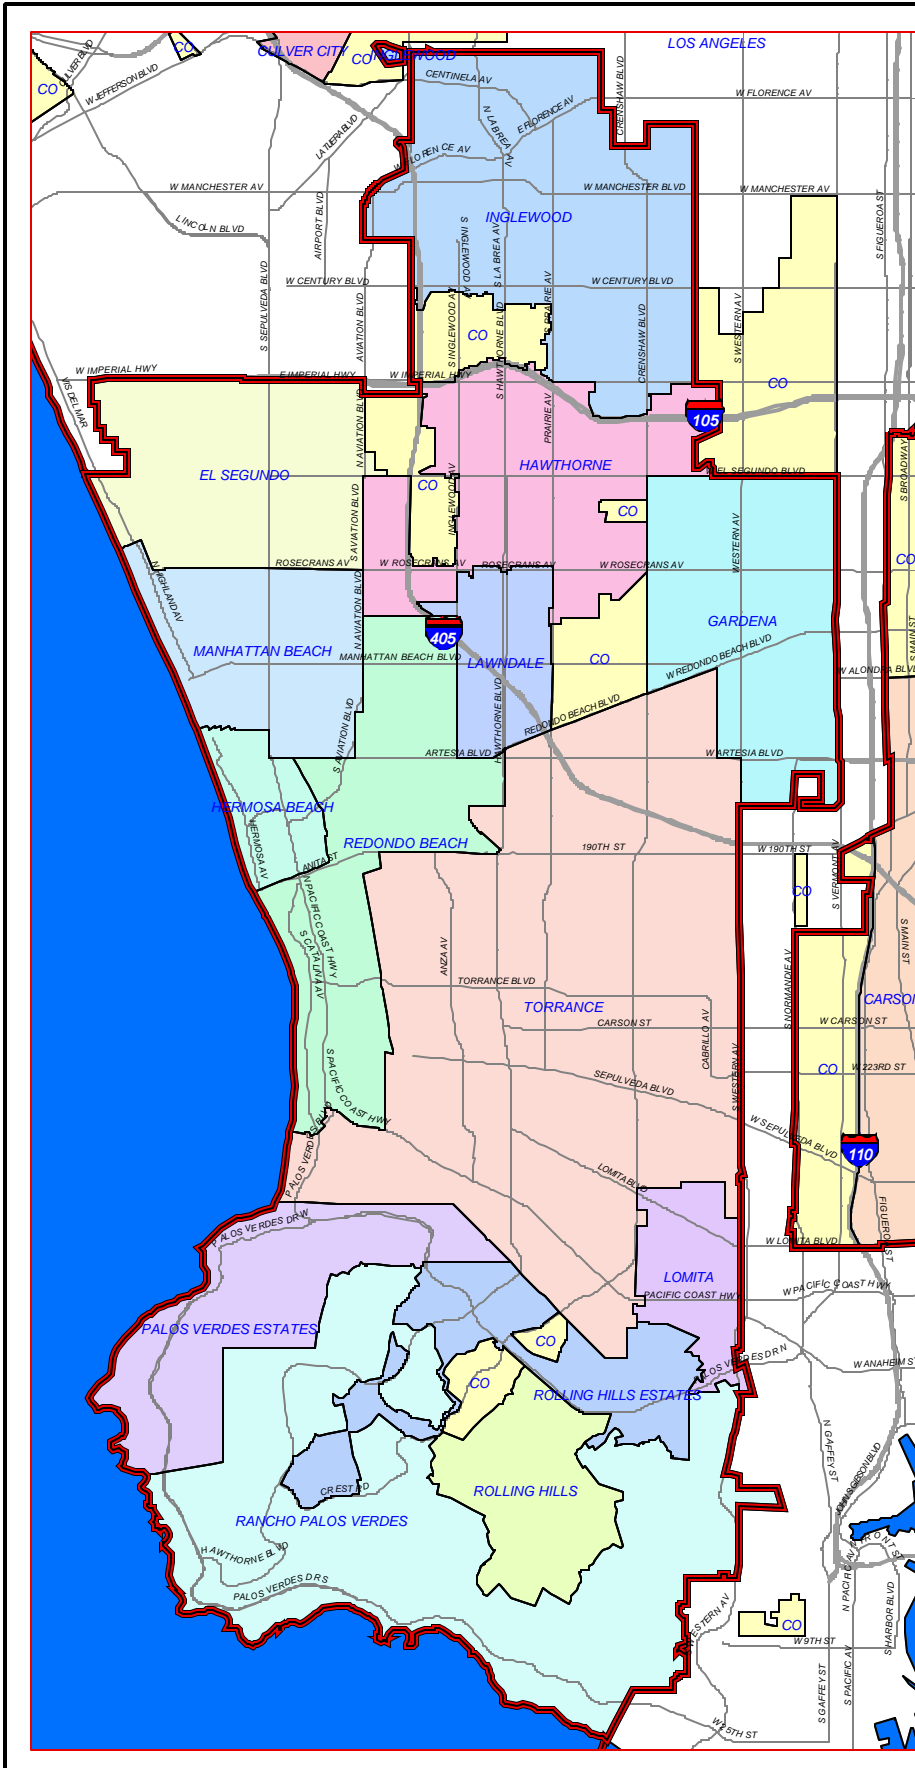

South Bay Regional MSR area

Legend

- Roads, Thomas Bros.
- City Boundary
- MSR Boundary

0 0.5 1 2 Miles

1:112,000

LAFCO

February 16, 2005

**South Bay
MSR Area Water**

**Water Replenishment
District of Southern CA**

**West Basin
Municipal Water District**

LAFCO
June 20, 2005

Legend

-  Cities
-  MSR Areas
-  West Basin Municipal Water District
-  Water Replenishment District of Southern CA

0 1.5 3 6 Miles
1:355,000

Legend

- Roads, Thomas Bros.
- West Basin MWD (SOI same as district boundary)

West Basin Municipal Water District

LAFCO
September 9, 2003