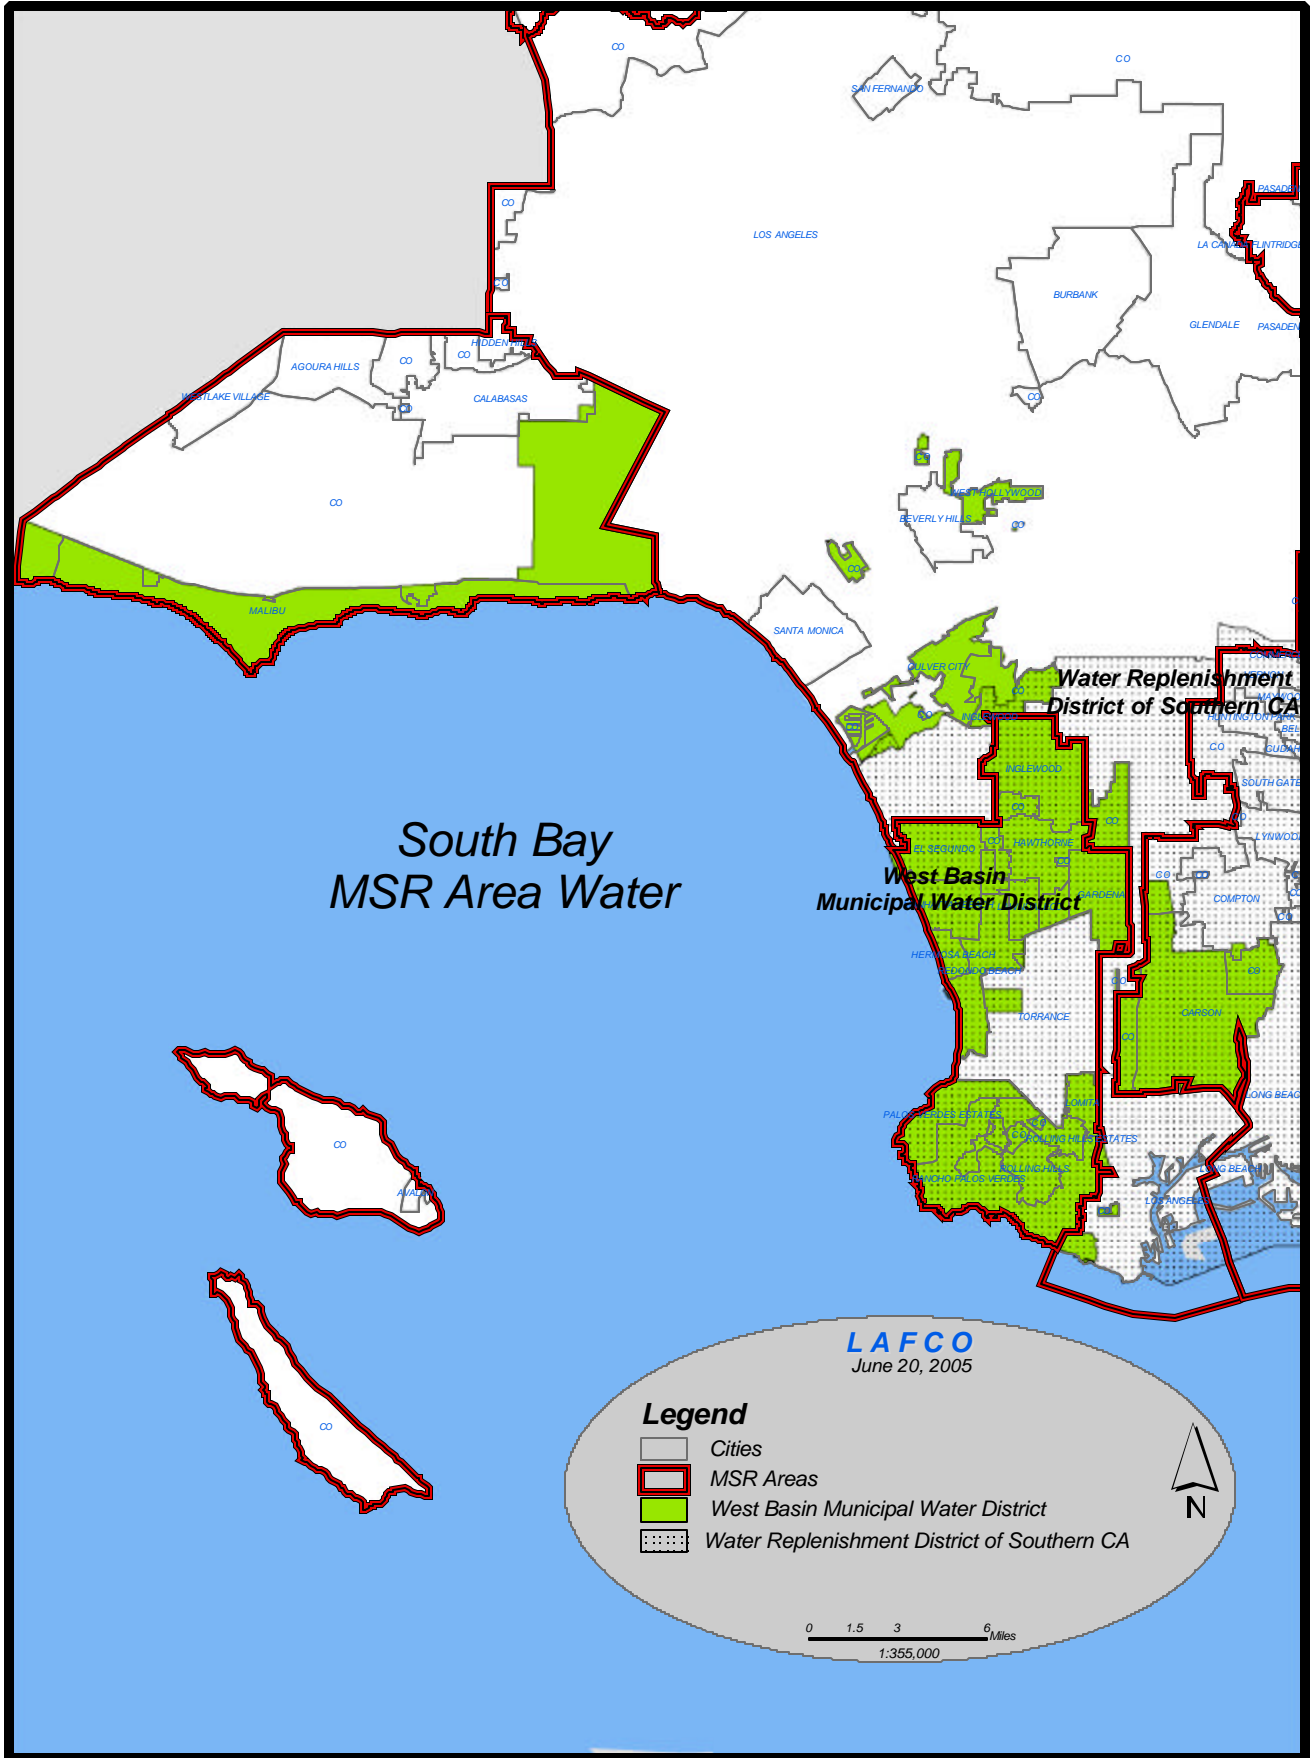

South Bay Regional MSR area

Legend

- Roads, Thomas Bros.
- City Boundary
- MSR Boundary

0 0.5 1 2 Miles

1:112,000

LAFCO

February 16, 2005

**South Bay
MSR Area Water**

**Water Replenishment
District of Southern CA**

**West Basin
Municipal Water District**

LAFCO
June 20, 2005

Legend

-  Cities
-  MSR Areas
-  West Basin Municipal Water District
-  Water Replenishment District of Southern CA

0 1.5 3 6 Miles
1:355,000

Legend

- Roads, Thomas Bros.
- West Basin MWD (SOI same as district boundary)

West Basin Municipal Water District

LAFCO
September 9, 2003